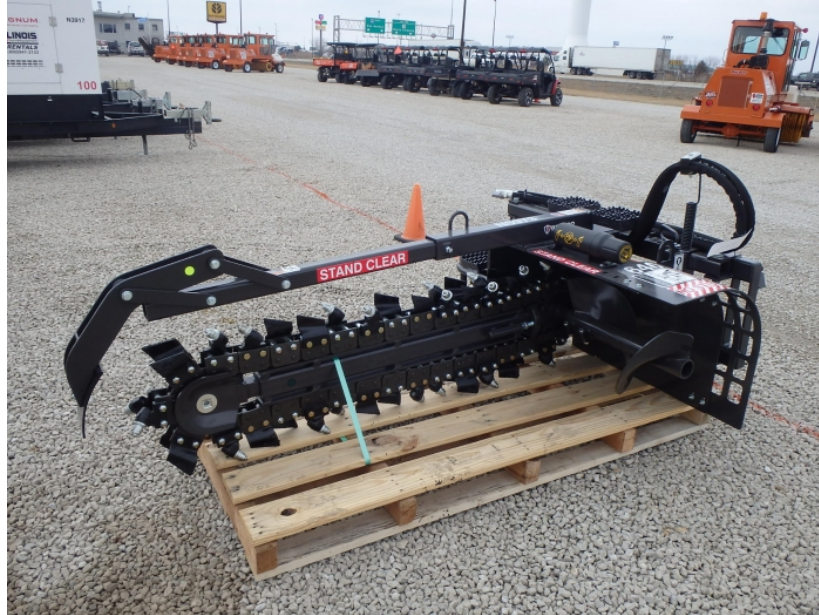

Illinois Truck & Equipment
 320 E. Briscoe Dr, Morris, IL 60450
 Jay Reardon jay@iltruck.com

1-815-941-1900

Attachments: 2019 Bradco 640 Skid Steer Trencher

Stock Number: N5973

48" depth, 6" wide, combo chain, frost teeth and dirt cups, 14-26 GPM, universal skid loader mount, 1,150 lbs

SALE PRICE

Bradco Attachments **\$8,150.00**

RENTAL RATE

MAKE	MODEL	DAY	WEEK	4 WEEK
Bradco	640 Skid Steer Trencher	\$150	\$450	\$1,350

Date: 04/02/2025

Check out www.iltruck.com for this and 287 more Attachments inventory